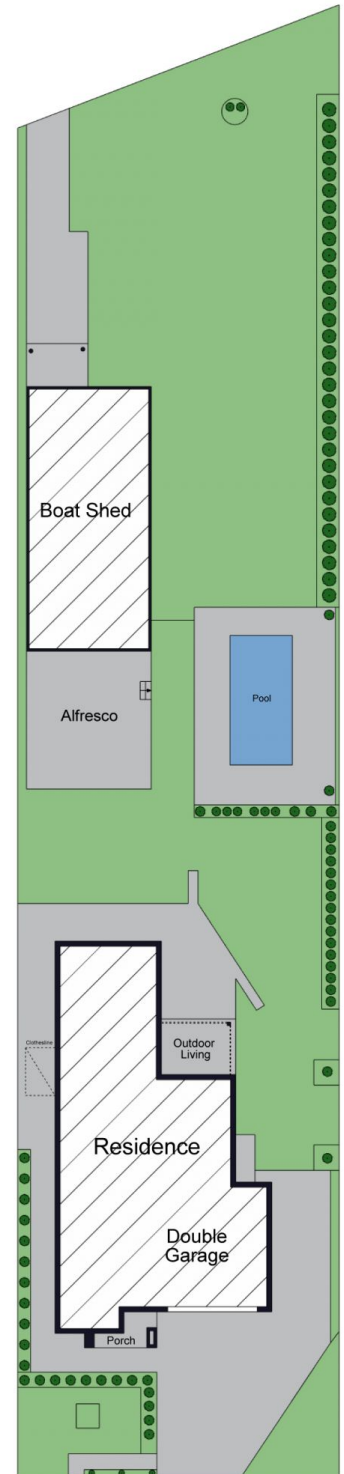

Modern comfort with five bedrooms and three bathrooms across the double-storey floorplan. Upstairs the primary suite, enhanced by a dressing room, luxe ensuite, overlooks the skyline and lake views. A sprawling, sunlit kitchen, living, and dining zone takes center stage across the ground level with versatile fifth bedroom that also doubles as a home office.

Kerrie Wright
02 4973 3111

Ben Lawson
02 4973 3111

The Highlights:

- * Ultimate absolute waterfront entertainer on a sprawling 1,189m2 block
- * Expansive kitchen, living and dining zone integrates

Upper Floor

Lower Floor

Site Plan

43 Dandaraga Road, Brightwaters

The site plan and floor plan are not to scale; measurements are indicative and in metres. Bushes and trees are placed for illustration purposes. Plans should not be relied on. Interested parties should make and rely on their own enquiries.

Produced by **DIAKRIT**

Upper Floor

Lower Floor

43 Dandaraga Road, Brightwaters

The floor plan is not to scale; measurements are indicative and in metres. All features included in this 3D plan are for inspiration purposes only. This is not an exact replica of the property or the position of exterior elements. Plans should not be relied on. Interested parties should make and rely on their own enquiries.