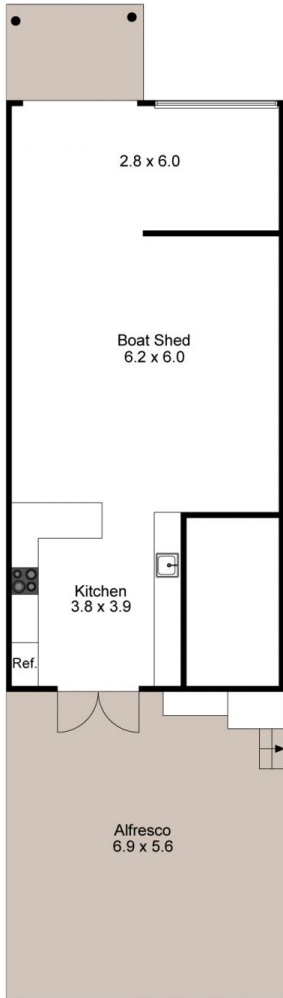

Modern comfort with five bedrooms and three bathrooms across the double-storey floorplan. Upstairs the primary suite, enhanced by a dressing room, luxe ensuite, overlooks the skyline and lake views. A sprawling, sunlit kitchen, living, and dining zone takes center stage across the ground level with versatile fifth bedroom that also doubles as a home office.

Kerrie Wright
02 4973 3111

Ben Lawson
02 4973 3111

The Highlights:

- * Ultimate absolute waterfront entertainer on a sprawling 1,189m2 block
- * Expansive kitchen, living and dining zone integrates

Upper Floor

Lower Floor

Site Plan

43 Dandaraga Road, Brightwaters

The site plan and floor plan are not to scale; measurements are indicative and in metres. Bushes and trees are placed for illustration purposes. Plans should not be relied on. Interested parties should make and rely on their own enquiries.

Produced by **DIAKRIT**

Upper Floor

Lower Floor

43 Dandaraga Road, Brightwaters

The floor plan is not to scale; measurements are indicative and in metres. All features included in this 3D plan are for inspiration purposes only. This is not an exact replica of the property or the position of exterior elements. Plans should not be relied on. Interested parties should make and rely on their own enquiries.