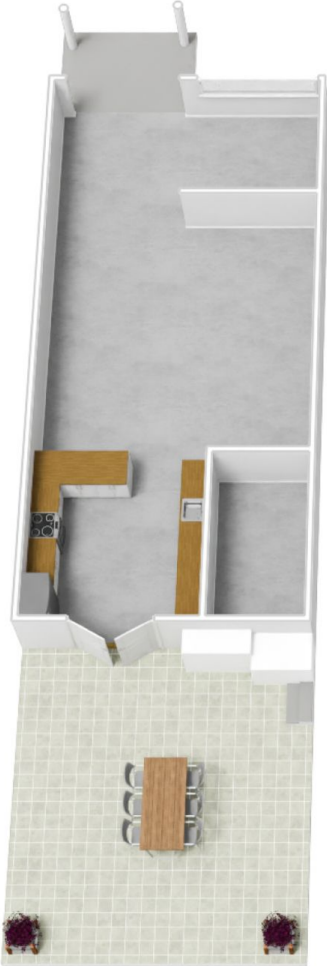

Modern comfort with five bedrooms and three bathrooms across the double-storey floorplan. Upstairs the primary suite, enhanced by a dressing room, luxe ensuite, overlooks the skyline and lake views. A sprawling, sunlit kitchen, living, and dining zone takes center stage across the ground level with versatile fifth bedroom that also doubles as a home office.

Kerrie Wright
02 4973 3111

Ben Lawson
02 4973 3111

The Highlights:

- * Ultimate absolute waterfront entertainer on a sprawling 1,189m2 block
- * Expansive kitchen, living and dining zone integrates

Upper Floor

Lower Floor

Site Plan

43 Dandaraga Road, Brightwaters

The site plan and floor plan are not to scale; measurements are indicative and in metres. Bushes and trees are placed for illustration purposes. Plans should not be relied on. Interested parties should make and rely on their own enquiries.

Produced by **DIAKRIT**

Upper Floor

Lower Floor

43 Dandaraga Road, Brightwaters

The floor plan is not to scale; measurements are indicative and in metres. All features included in this 3D plan are for inspiration purposes only. This is not an exact replica of the property or the position of exterior elements. Plans should not be relied on. Interested parties should make and rely on their own enquiries.