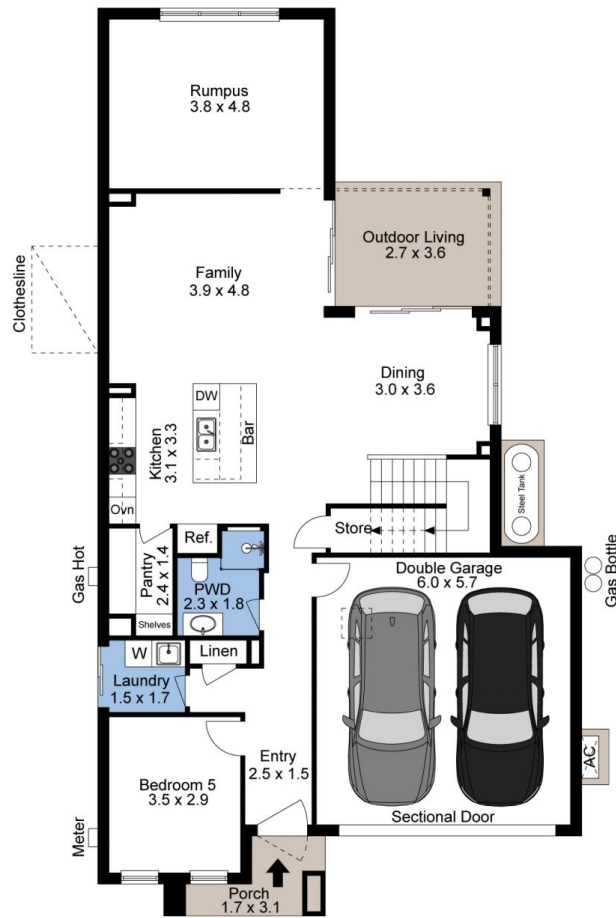

Modern comfort with five bedrooms and three bathrooms across the double-storey floorplan. Upstairs the primary suite, enhanced by a dressing room, luxe ensuite, overlooks the skyline and lake views. A sprawling, sunlit kitchen, living, and dining zone takes center stage across the ground level with versatile fifth bedroom that also doubles as a home office.

Kerrie Wright
02 4973 3111

Ben Lawson
02 4973 3111

The Highlights:

- * Ultimate absolute waterfront entertainer on a sprawling 1,189m2 block
- * Expansive kitchen, living and dining zone integrates

Upper Floor

Lower Floor

Site Plan

43 Dandaraga Road, Brightwaters

The site plan and floor plan are not to scale; measurements are indicative and in metres. Bushes and trees are placed for illustration purposes. Plans should not be relied on. Interested parties should make and rely on their own enquiries.

Produced by **DIAKRIT**

Upper Floor

Lower Floor

43 Dandaraga Road, Brightwaters

The floor plan is not to scale; measurements are indicative and in metres. All features included in this 3D plan are for inspiration purposes only. This is not an exact replica of the property or the position of exterior elements. Plans should not be relied on. Interested parties should make and rely on their own enquiries.