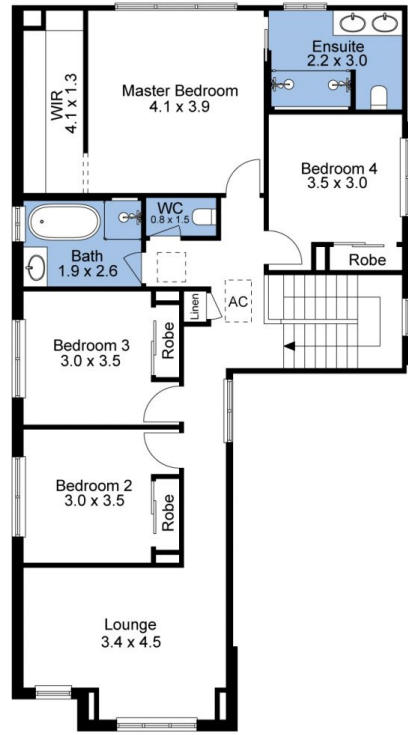

Price : Contact Agent
Land Size : 1189 sqm
View : <https://www.lawsonre.com.au/7978704>

The final touch of paradise comes with the sun-soaked inground pool surrounded by travertine and lush landscaping, creating the ultimate resort-style indulgence.

Modern comfort with five bedrooms and three bathrooms across the double-storey floorplan. Upstairs the primary suite, enhanced by a dressing room, luxe ensuite, overlooks the skyline and lake views. A sprawling, sunlit kitchen, living, and dining zone takes center stage across the ground level with versatile fifth bedroom that also doubles as a home office.

Kerrie Wright
02 4973 3111

Ben Lawson
02 4973 3111

The Highlights:

- * Ultimate absolute waterfront entertainer on a sprawling 1,189m2 block
- * Expansive kitchen, living and dining zone integrates

Upper Floor

Lower Floor

Site Plan

43 Dandaraga Road, Brightwaters

The site plan and floor plan are not to scale; measurements are indicative and in metres. Bushes and trees are placed for illustration purposes. Plans should not be relied on. Interested parties should make and rely on their own enquiries.